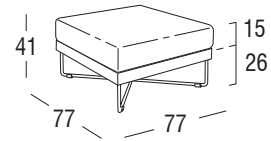

Design: **Santiago Sevillano**
Product: **Corner element**
Sizes: **cm 77x77x41h (30"x30"x16"h)**
seat cm 41h (16"h)

FEATURES

Frame: Aluminum with 304 steel base.
Polyester powder coating (Akzo Nobel)

Glides: Nylon PA 6

Finishings: White, Terra

Seat cushion: Polyurethane foam / polyester fiber
polyester-pvc / polypropylene canvas

Net weight unit 10
Gross weight 13
Unit per package 1
Package sizes cm 81x81x46h
Package volume m³ 0,30
Stackable NO